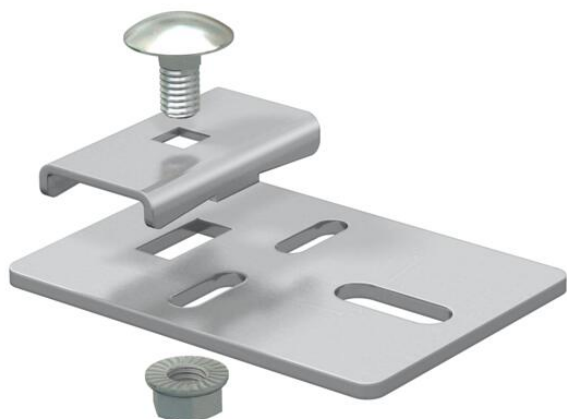

Technical data sheet

Support A2

Item number: 6221017

Support for fastening rising or falling cable ladders.

A2 Stainless steel

2B Bright, treated

Master data

Item number	6221017
Type	LAL 70 A2
Description 1	Support
Description 2	for cable ladder
Manufacturer	OBO
Dimension	70x50
Material	Stainless steel
Surface	Bright, treated
Surface standard	
Smallest sales unit	20
Unit of quantity	Piece
Weight	10.2 kg
Weight unit	kg/100 pc.

Technical data sheet

Support A2

Item number: 6221017

Dimensions

Height 45 mm