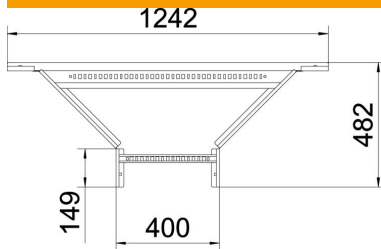

### Master data

Item number	6225854
Type	LAA 640 R3 FS
Description 1	Add-on tee
Description 2	for cable ladder
Manufacturer	OBO
Dimension	60x400
Material	Steel
Surface	Strip galvanized
Surface standard	DIN EN 10346
Smallest sales unit	1
Unit of quantity	Piece
Weight	351 kg
Weight unit	kg/100 pc.

### Dimensions

Width	400 mm
Height	60 mm
Dimension B	400 mm
Dimension R	300 mm

### Technical data

Version of the rungs	Profile perforated
Side rail version	Flat profile
Connector version	Without connectors
Maintain electrical functions	no
Rustproof steel, pickled	no
Wide-span version	no
Rail thickness	1.5 mm