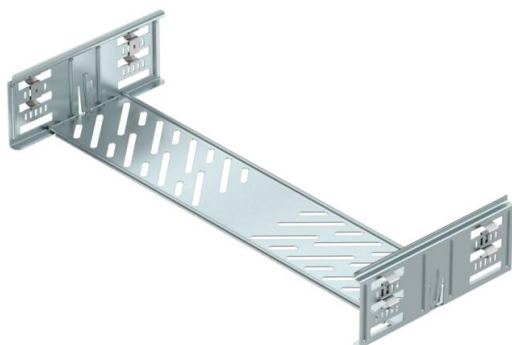

Technical data sheet

Magic straight connector set FS

Item number: 6069012

Cable tray connector with quick fastening for the screwless connection of perforated cable trays with a side height of 85 mm. The optimised design means that the connector can be used to create radii and as a length compensation piece for large temperature deviations.

St Steel

FS Strip galvanized

Master data

Item number	6069012
Type	KTSMV 850 FS
Description 1	Straight connector set
Description 2	for cable tray Magic
Manufacturer	OBO
Dimension	85x500x200
Material	Steel
Surface	Strip galvanized
Surface standard	DIN EN 10346
Smallest sales unit	1
Unit of quantity	Piece
Weight	64 kg
Weight unit	kg/100 pc.

Technical data sheet

Magic straight connector set FS

Item number: 6069012

Dimensions

Dimension	85x500
Length	200 mm
Width	500 mm
Height	85 mm
Plate thickness	1 mm
Dimension B	500 mm

Technical data

Version for	Straight connector
Maintain electrical functions	no
Suitable for mesh cable tray	no
Suitable for cable ladder	no
Suitable for cable tray	yes
Suitable for cable tray system height	85 mm
Adjustable connector, horizontal	no
Articulated connector, vertical	no
Rustproof steel, pickled	no
Connection type	Screwless connector