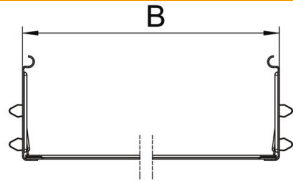

Technical data sheet

Magic straight connector set FS

Item number: 6069012

Cable tray connector with quick fastening for the screwless connection of perforated cable trays with a side height of 85 mm. The optimised design means that the connector can be used to create radii and as a length compensation piece for large temperature deviations.

St Steel

FS Strip galvanized

Master data

Item number	6069012
Type	KTSMV 850 FS
Description 1	Straight connector set
Description 2	for cable tray Magic
Manufacturer	OBO
Dimension	85x500x200
Material	Steel
Surface	Strip galvanized
Surface standard	DIN EN 10346
Smallest sales unit	1
Unit of quantity	Piece
Weight	64 kg
Weight unit	kg/100 pc.

Technical data sheet

Magic straight connector set FS

Item number: 6069012

Dimensions

Dimension	85x500
Length	200 mm
Width	500 mm
Height	85 mm
Plate thickness	1 mm
Dimension B	500 mm

Technical data

Version for	Straight connector
Maintain electrical functions	no
Suitable for mesh cable tray	no
Suitable for cable ladder	no
Suitable for cable tray	yes
Suitable for cable tray system height	85 mm
Adjustable connector, horizontal	no
Articulated connector, vertical	no
Rustproof steel, pickled	no
Connection type	Screwless connector