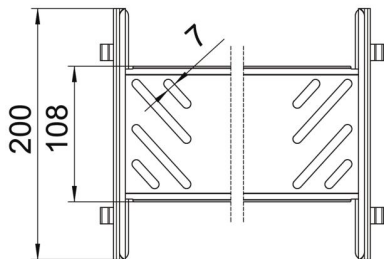

Technical data sheet

Magic straight connector set FS

Item number: 6069012

Cable tray connector with quick fastening for the screwless connection of perforated cable trays with a side height of 85 mm. The optimised design means that the connector can be used to create radii and as a length compensation piece for large temperature deviations.

St Steel

FS Strip galvanized

Master data

Item number	6069012
Type	KTSMV 850 FS
Description 1	Straight connector set
Description 2	for cable tray Magic
Manufacturer	OBO
Dimension	85x500x200
Material	Steel
Surface	Strip galvanized
Surface standard	DIN EN 10346
Smallest sales unit	1
Unit of quantity	Piece
Weight	64 kg
Weight unit	kg/100 pc.

Technical data sheet

Magic straight connector set FS

Item number: 6069012

Dimensions

Dimension	85x500
Length	200 mm
Width	500 mm
Height	85 mm
Plate thickness	1 mm
Dimension B	500 mm

Technical data

Version for	Straight connector
Maintain electrical functions	no
Suitable for mesh cable tray	no
Suitable for cable ladder	no
Suitable for cable tray	yes
Suitable for cable tray system height	85 mm
Adjustable connector, horizontal	no
Articulated connector, vertical	no
Rustproof steel, pickled	no
Connection type	Screwless connector