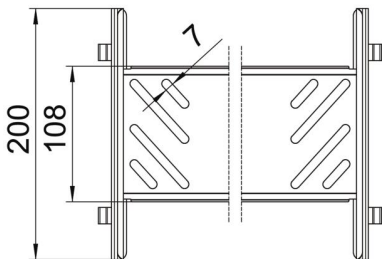

Technical data sheet

Magic straight connector set FS

Item number: 6069008

Cable tray connector with quick fastening for the screwless connection of perforated cable trays with a side height of 85 mm. The optimised design means that the connector can be used to create radii and as a length compensation piece for large temperature deviations.

St Steel

FS Strip galvanized

Master data

Item number	6069008
Type	KTSMV 830 FS
Description 1	Straight connector set
Description 2	for cable tray Magic
Manufacturer	OBO
Dimension	85x300x200
Material	Steel
Surface	Strip galvanized
Surface standard	DIN EN 10346
Smallest sales unit	1
Unit of quantity	Piece
Weight	50.6 kg
Weight unit	kg/100 pc.

Technical data sheet

Magic straight connector set FS

Item number: 6069008

Dimensions

Dimension	85x300
Length	200 mm
Width	300 mm
Height	85 mm
Plate thickness	1 mm
Dimension B	300 mm

Technical data

Version for	Straight connector
Maintain electrical functions	no
Suitable for mesh cable tray	no
Suitable for cable ladder	no
Suitable for cable tray	yes
Suitable for cable tray system height	85 mm
Adjustable connector, horizontal	no
Articulated connector, vertical	no
Rustproof steel, pickled	no
Connection type	Screwless connector