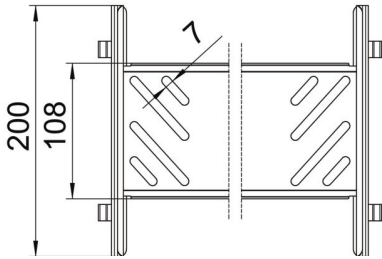

Technical data sheet

Magic straight connector set FS

Item number: 6069002

Cable tray connector with quick fastening for the screwless connection of perforated cable trays with a side height of 85 mm. The optimised design means that the connector can be used to create radii and as a length compensation piece for large temperature deviations.

St Steel

FS Strip galvanized

Master data

Item number	6069002
Type	KTSMV 810 FS
Description 1	Straight connector set
Description 2	for cable tray Magic
Manufacturer	OBO
Dimension	85x100x200
Material	Steel
Surface	Strip galvanized
Surface standard	DIN EN 10346
Smallest sales unit	1
Unit of quantity	Piece
Weight	37.1 kg
Weight unit	kg/100 pc.

Technical data sheet

Magic straight connector set FS

Item number: 6069002

Dimensions

Dimension	85x100
Length	200 mm
Width	100 mm
Height	85 mm
Plate thickness	1 mm
Dimension B	100 mm

Technical data

Version for	Straight connector
Maintain electrical functions	no
Suitable for mesh cable tray	no
Suitable for cable ladder	no
Suitable for cable tray	yes
Suitable for cable tray system height	85 mm
Adjustable connector, horizontal	no
Articulated connector, vertical	no
Rustproof steel, pickled	no
Connection type	Screwless connector