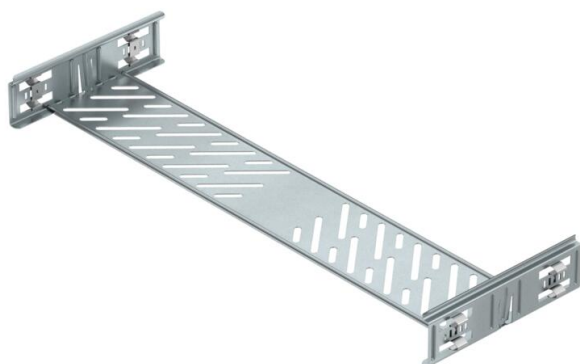

Technical data sheet

Magic straight connector set DD

Item number: 6068948

Cable tray connector with quick fastening for the screwless connection of perforated cable trays with a side height of 60 mm. The optimised design means that the connector can be used to create radii and as a length compensation piece for large temperature deviations.

St Steel

DD Strip galvanised zinc/aluminium, Double Dip

Master data

| | |
|---------------------|---|
| Item number | 6068948 |
| Type | KTSMV 660 DD |
| Description 1 | Straight connector set |
| Description 2 | for cable tray Magic |
| Manufacturer | OBO |
| Dimension | 60x600x200 |
| Material | Steel |
| Surface | Strip galvanised zinc/aluminium, Double Dip |
| Surface standard | DIN EN 10346 |
| Smallest sales unit | 1 |
| Unit of quantity | Piece |
| Weight | 64.2 kg |
| Weight unit | kg/100 pc. |

Technical data sheet

Magic straight connector set DD

Item number: 6068948

Dimensions

| | |
|-----------------|--------|
| Dimension | 60x600 |
| Length | 200 mm |
| Width | 600 mm |
| Height | 60 mm |
| Height | 2 in |
| Plate thickness | 1 mm |
| Dimension B | 600 mm |

Technical data

| | |
|---------------------------------------|---------------------|
| Version for | Straight connector |
| Maintain electrical functions | no |
| Suitable for mesh cable tray | no |
| Suitable for cable ladder | no |
| Suitable for cable tray | yes |
| Suitable for cable tray system height | 60 mm |
| Adjustable connector, horizontal | no |
| Articulated connector, vertical | no |
| Rustproof steel, pickled | no |
| Connection type | Screwless connector |