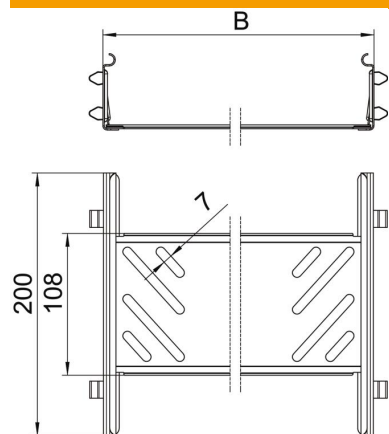

Technical data sheet

Magic straight connector set DD

Item number: 6068948

Cable tray connector with quick fastening for the screwless connection of perforated cable trays with a side height of 60 mm. The optimised design means that the connector can be used to create radii and as a length compensation piece for large temperature deviations.

St Steel

DD Strip galvanised zinc/aluminium, Double Dip

Master data

| | |
|---------------------|---|
| Item number | 6068948 |
| Type | KTSMV 660 DD |
| Description 1 | Straight connector set |
| Description 2 | for cable tray Magic |
| Manufacturer | OBO |
| Dimension | 60x600x200 |
| Material | Steel |
| Surface | Strip galvanised zinc/aluminium, Double Dip |
| Surface standard | DIN EN 10346 |
| Smallest sales unit | 1 |
| Unit of quantity | Piece |
| Weight | 64.2 kg |
| Weight unit | kg/100 pc. |

Technical data sheet

Magic straight connector set DD

Item number: 6068948

Dimensions

| | |
|-----------------|--------|
| Dimension | 60x600 |
| Length | 200 mm |
| Width | 600 mm |
| Height | 60 mm |
| Height | 2 in |
| Plate thickness | 1 mm |
| Dimension B | 600 mm |

Technical data

| | |
|---------------------------------------|---------------------|
| Version for | Straight connector |
| Maintain electrical functions | no |
| Suitable for mesh cable tray | no |
| Suitable for cable ladder | no |
| Suitable for cable tray | yes |
| Suitable for cable tray system height | 60 mm |
| Adjustable connector, horizontal | no |
| Articulated connector, vertical | no |
| Rustproof steel, pickled | no |
| Connection type | Screwless connector |