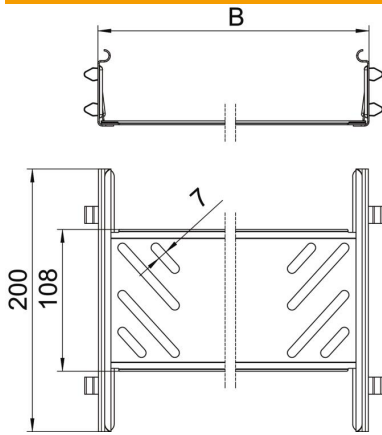

## Magic straight connector set A4

Item number: 6068992

Cable tray connector with quick fastening for the screwless connection of perforated cable trays with a side height of 60 mm. The optimised design means that the connector can be used to create radii and as a length compensation piece for large temperature deviations.

### Master data

Item number	6068992
Type	KTSMV 660 A4
Description 1	Straight connector set
Description 2	for cable tray Magic
Manufacturer	OBO
Dimension	60x600x200
Material	Stainless steel
Surface	Bright, treated
Surface standard	
Smallest sales unit	1
Unit of quantity	Piece
Weight	64.2 kg
Weight unit	kg/100 pc.

### Dimensions

Dimension	60x600
Length	200 mm
Width	600 mm
Height	60 mm
Plate thickness	1 mm
Dimension B	600 mm

### Technical data

Version for	Straight connector
Maintain electrical functions	no
Suitable for mesh cable tray	no
Suitable for cable ladder	no
Suitable for cable tray	yes
Suitable for cable tray system height	60 mm
Adjustable connector, horizontal	no
Articulated connector, vertical	no
Rustproof steel, pickled	no
Connection type	Screwless connector