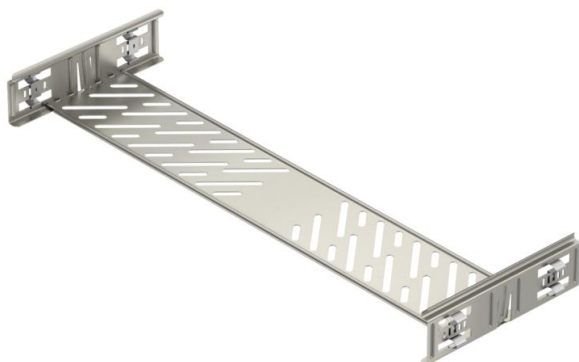

## Magic straight connector set A4

Item number: 6068992

Cable tray connector with quick fastening for the screwless connection of perforated cable trays with a side height of 60 mm. The optimised design means that the connector can be used to create radii and as a length compensation piece for large temperature deviations.

**A4** Stainless steel

**2B** Bright, treated

### Master data

Item number	6068992
Type	KTSMV 660 A4
Description 1	Straight connector set
Description 2	for cable tray Magic
Manufacturer	OBO
Dimension	60x600x200
Material	Stainless steel
Surface	Bright, treated
Surface standard	
Smallest sales unit	1
Unit of quantity	Piece
Weight	64.2 kg
Weight unit	kg/100 pc.

### Dimensions

Dimension	60x600
Length	200 mm
Width	600 mm
Height	60 mm
Plate thickness	1 mm
Dimension B	600 mm