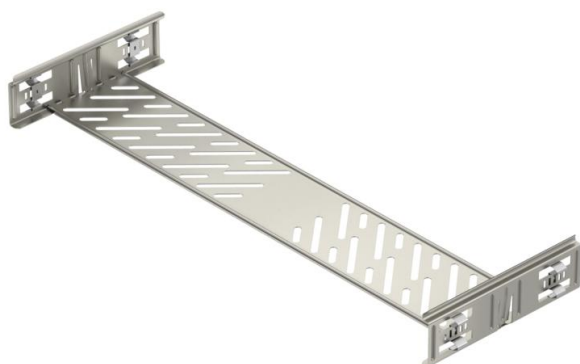

Technical data sheet

Magic straight connector set A2

Item number: 6068970

Cable tray connector with quick fastening for the screwless connection of perforated cable trays with a side height of 60 mm. The optimised design means that the connector can be used to create radii and as a length compensation piece for large temperature deviations.

A2 Stainless steel

2B Bright, treated

Master data

Item number	6068970
Type	KTSMV 660 A2
Description 1	Straight connector set
Description 2	for cable tray Magic
Manufacturer	OBO
Dimension	60x600x200
Material	Stainless steel
Surface	Bright, treated
Surface standard	
Smallest sales unit	1
Unit of quantity	Piece
Weight	64.2 kg
Weight unit	kg/100 pc.

Technical data sheet

Magic straight connector set A2

Item number: 6068970

Dimensions

Dimension	60x600
Length	200 mm
Width	600 mm
Height	60 mm
Plate thickness	1 mm
Dimension B	600 mm

Technical data

Version for	Straight connector
Maintain electrical functions	no
Suitable for mesh cable tray	no
Suitable for cable ladder	no
Suitable for cable tray	yes
Suitable for cable tray system height	60 mm
Adjustable connector, horizontal	no
Articulated connector, vertical	no
Rustproof steel, pickled	no
Connection type	Screwless connector