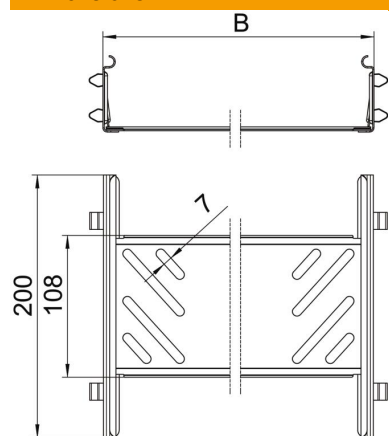

Technical data sheet

Magic straight connector set A2

Item number: 6068970

Cable tray connector with quick fastening for the screwless connection of perforated cable trays with a side height of 60 mm. The optimised design means that the connector can be used to create radii and as a length compensation piece for large temperature deviations.

A2 Stainless steel

2B Bright, treated

Master data

Item number	6068970
Type	KTSMV 660 A2
Description 1	Straight connector set
Description 2	for cable tray Magic
Manufacturer	OBO
Dimension	60x600x200
Material	Stainless steel
Surface	Bright, treated
Surface standard	
Smallest sales unit	1
Unit of quantity	Piece
Weight	64.2 kg
Weight unit	kg/100 pc.

Technical data sheet

Magic straight connector set A2

Item number: 6068970

Dimensions

Dimension	60x600
Length	200 mm
Width	600 mm
Height	60 mm
Plate thickness	1 mm
Dimension B	600 mm

Technical data

Version for	Straight connector
Maintain electrical functions	no
Suitable for mesh cable tray	no
Suitable for cable ladder	no
Suitable for cable tray	yes
Suitable for cable tray system height	60 mm
Adjustable connector, horizontal	no
Articulated connector, vertical	no
Rustproof steel, pickled	no
Connection type	Screwless connector