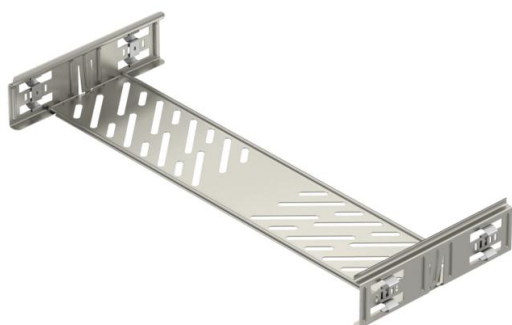

Technical data sheet

Magic straight connector set A2

Item number: 6068968

Cable tray connector with quick fastening for the screwless connection of perforated cable trays with a side height of 60 mm. The optimised design means that the connector can be used to create radii and as a length compensation piece for large temperature deviations.

A2 Stainless steel

2B Bright, treated

Master data

Item number	6068968
Type	KTSMV 650 A2
Description 1	Straight connector set
Description 2	for cable tray Magic
Manufacturer	OBO
Dimension	60x500x200
Material	Stainless steel
Surface	Bright, treated
Surface standard	
Smallest sales unit	1
Unit of quantity	Piece
Weight	57.4 kg
Weight unit	kg/100 pc.

Technical data sheet

Magic straight connector set A2

Item number: 6068968

Dimensions

Dimension	60x500
Length	200 mm
Width	500 mm
Height	60 mm
Plate thickness	1 mm
Dimension B	500 mm

Technical data

Version for	Straight connector
Maintain electrical functions	no
Suitable for mesh cable tray	no
Suitable for cable ladder	no
Suitable for cable tray	yes
Suitable for cable tray system height	60 mm
Adjustable connector, horizontal	no
Articulated connector, vertical	no
Rustproof steel, pickled	no
Connection type	Screwless connector