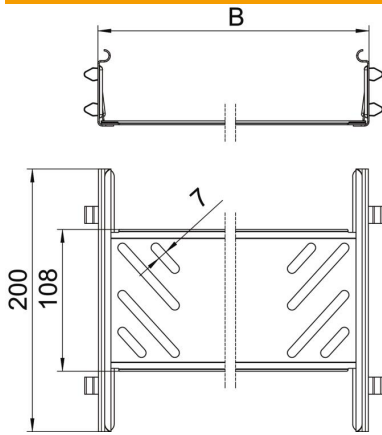

Technical data sheet

Magic straight connector set FS

Item number: 6068922

Cable tray connector with quick fastening for the screwless connection of perforated cable trays with a side height of 60 mm. The optimised design means that the connector can be used to create radii and as a length compensation piece for large temperature deviations.

St Steel

FS Strip galvanized

Master data

Item number	6068922
Type	KTSMV 640 FS
Description 1	Straight connector set
Description 2	for cable tray Magic
Manufacturer	OBO
Dimension	60x400x200
Material	Steel
Surface	Strip galvanized
Surface standard	DIN EN 10346
Smallest sales unit	1
Unit of quantity	Piece
Weight	50.7 kg
Weight unit	kg/100 pc.

Technical data sheet

Magic straight connector set FS

Item number: 6068922

Dimensions

Dimension	60x400
Length	200 mm
Width	400 mm
Width	16 in
Height	60 mm
Height	2 in
Plate thickness	1 mm
Dimension B	400 mm

Technical data

Version for	Straight connector
Maintain electrical functions	no
Suitable for mesh cable tray	no
Suitable for cable ladder	no
Suitable for cable tray	yes
Suitable for cable tray system height	60 mm
Adjustable connector, horizontal	no
Articulated connector, vertical	no
Rustproof steel, pickled	no
Connection type	Screwless connector