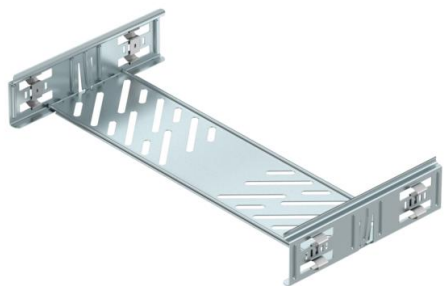

Technical data sheet

Magic straight connector set FS

Item number: 6068922

Cable tray connector with quick fastening for the screwless connection of perforated cable trays with a side height of 60 mm. The optimised design means that the connector can be used to create radii and as a length compensation piece for large temperature deviations.

St Steel

FS Strip galvanized

Master data

Item number	6068922
Type	KTSMV 640 FS
Description 1	Straight connector set
Description 2	for cable tray Magic
Manufacturer	OBO
Dimension	60x400x200
Material	Steel
Surface	Strip galvanized
Surface standard	DIN EN 10346
Smallest sales unit	1
Unit of quantity	Piece
Weight	50.7 kg
Weight unit	kg/100 pc.

Technical data sheet

Magic straight connector set FS

Item number: 6068922

Dimensions

Dimension	60x400
Length	200 mm
Width	400 mm
Width	16 in
Height	60 mm
Height	2 in
Plate thickness	1 mm
Dimension B	400 mm

Technical data

Version for	Straight connector
Maintain electrical functions	no
Suitable for mesh cable tray	no
Suitable for cable ladder	no
Suitable for cable tray	yes
Suitable for cable tray system height	60 mm
Adjustable connector, horizontal	no
Articulated connector, vertical	no
Rustproof steel, pickled	no
Connection type	Screwless connector