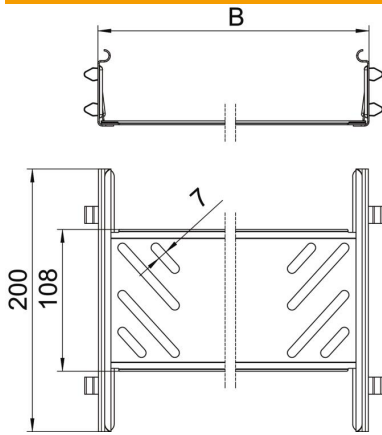

Technical data sheet

Magic straight connector set A2

Item number: 6068966

Cable tray connector with quick fastening for the screwless connection of perforated cable trays with a side height of 60 mm. The optimised design means that the connector can be used to create radii and as a length compensation piece for large temperature deviations.

A2 Stainless steel

2B Bright, treated

Master data

Item number	6068966
Type	KTSMV 640 A2
Description 1	Straight connector set
Description 2	for cable tray Magic
Manufacturer	OBO
Dimension	60x400x200
Material	Stainless steel
Surface	Bright, treated
Surface standard	
Smallest sales unit	1
Unit of quantity	Piece
Weight	50.7 kg
Weight unit	kg/100 pc.

Technical data sheet

Magic straight connector set A2

Item number: 6068966

Dimensions

Dimension	60x400
Length	200 mm
Width	400 mm
Height	60 mm
Plate thickness	1 mm
Dimension B	400 mm

Technical data

Version for	Straight connector
Maintain electrical functions	no
Suitable for mesh cable tray	no
Suitable for cable ladder	no
Suitable for cable tray	yes
Suitable for cable tray system height	60 mm
Adjustable connector, horizontal	no
Articulated connector, vertical	no
Rustproof steel, pickled	no
Connection type	Screwless connector