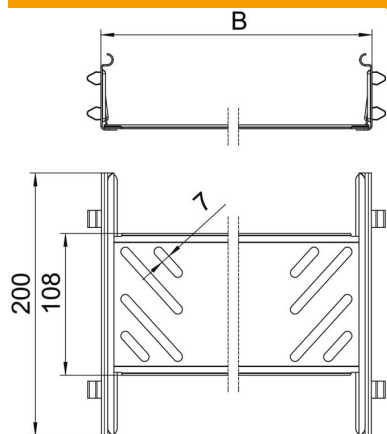

Technical data sheet

Magic straight connector set A2

Item number: 6068964

Cable tray connector with quick fastening for the screwless connection of perforated cable trays with a side height of 60 mm. The optimised design means that the connector can be used to create radii and as a length compensation piece for large temperature deviations.

A2 Stainless steel

2B Bright, treated

Master data

| | |
|---------------------|------------------------|
| Item number | 6068964 |
| Type | KTSMV 630 A2 |
| Description 1 | Straight connector set |
| Description 2 | for cable tray Magic |
| Manufacturer | OBO |
| Dimension | 60x300x200 |
| Material | Stainless steel |
| Surface | Bright, treated |
| Surface standard | |
| Smallest sales unit | 1 |
| Unit of quantity | Piece |
| Weight | 44 kg |
| Weight unit | kg/100 pc. |

Technical data sheet

Magic straight connector set A2

Item number: 6068964

Dimensions

| | |
|-----------------|--------|
| Dimension | 60x300 |
| Length | 200 mm |
| Width | 300 mm |
| Height | 60 mm |
| Plate thickness | 1 mm |
| Dimension B | 300 mm |

Technical data

| | |
|---------------------------------------|---------------------|
| Version for | Straight connector |
| Maintain electrical functions | no |
| Suitable for mesh cable tray | no |
| Suitable for cable ladder | no |
| Suitable for cable tray | yes |
| Suitable for cable tray system height | 60 mm |
| Adjustable connector, horizontal | no |
| Articulated connector, vertical | no |
| Rustproof steel, pickled | no |
| Connection type | Screwless connector |