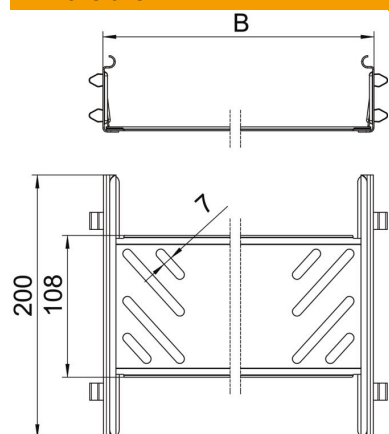

## Magic straight connector set A2

Item number: 6068958

Cable tray connector with quick fastening for the screwless connection of perforated cable trays with a side height of 60 mm. The optimised design means that the connector can be used to create radii and as a length compensation piece for large temperature deviations.

### Master data

Item number	6068958
Type	KTSMV 610 A2
Description 1	Straight connector set
Description 2	for cable tray Magic
Manufacturer	OBO
Dimension	60x100x200
Material	Stainless steel
Surface	Bright, treated
Surface standard	
Smallest sales unit	1
Unit of quantity	Piece
Weight	30.5 kg
Weight unit	kg/100 pc.

### Dimensions

Dimension	60x100
Length	200 mm
Width	100 mm
Height	60 mm
Plate thickness	1 mm
Dimension B	100 mm