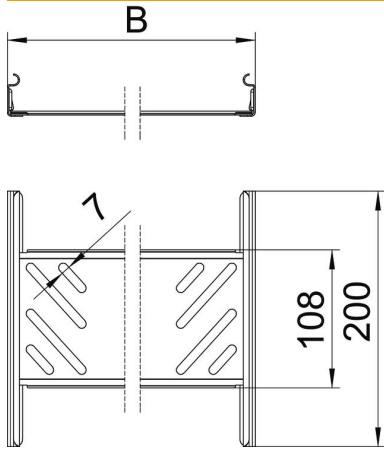

Technical data sheet

Magic straight connector set FS

Item number: 6068900

Cable tray connector with quick fastening for the screwless connection of perforated cable trays with a side height of 35 mm. The optimised design means that the connector can be used to create radii and as a length compensation piece for large temperature deviations.

St Steel

FS Strip galvanized

Master data

Item number	6068900
Type	KTSMV 310 FS
Description 1	Straight connector set
Description 2	for cable tray Magic
Manufacturer	OBO
Dimension	35x100x200
Material	Steel
Surface	Strip galvanized
Surface standard	DIN EN 10346
Smallest sales unit	1
Unit of quantity	Piece
Weight	22.7 kg
Weight unit	kg/100 pc.

Technical data sheet

Magic straight connector set FS

Item number: 6068900

Dimensions

Dimension	35x100
Length	200 mm
Width	100 mm
Width	4 in
Height	35 mm
Height	1 in
Plate thickness	1 mm
Dimension B	100 mm

Technical data

Version for	Straight connector
Maintain electrical functions	no
Suitable for mesh cable tray	no
Suitable for cable ladder	no
Suitable for cable tray	yes
Suitable for cable tray system height	35 mm
Adjustable connector, horizontal	no
Articulated connector, vertical	no
Rustproof steel, pickled	no
Connection type	Screwless connector