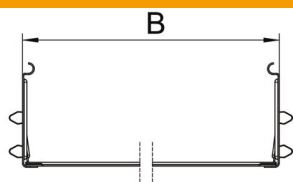

Technical data sheet

Magic straight connector set A2

Item number: 6069144

Cable tray connector with quick fastening for the screwless connection of perforated cable trays with a side height of 110 mm. The optimised design means that the connector can be used to create radii and as a length compensation piece for large temperature deviations.

A2 Stainless steel

2B Bright, treated

Master data

Item number	6069144
Type	KTSMV 150 A2
Description 1	Straight connector set
Description 2	for cable tray Magic
Manufacturer	OBO
Dimension	110x500x200
Material	Stainless steel
Surface	Bright, treated
Surface standard	
Smallest sales unit	1
Unit of quantity	Piece
Weight	71 kg
Weight unit	kg/100 pc.

Technical data sheet

Magic straight connector set A2

Item number: 6069144

Dimensions

Length	200 mm
Width	500 mm
Height	110 mm
Plate thickness	1 mm
Dimension B	500 mm

Technical data

Version for	Straight connector
Maintain electrical functions	no
Suitable for mesh cable tray	no
Suitable for cable ladder	no
Suitable for cable tray	yes
Suitable for cable tray system height	110 mm
Adjustable connector, horizontal	no
Articulated connector, vertical	no
Rustproof steel, pickled	no
Connection type	Screwless connector