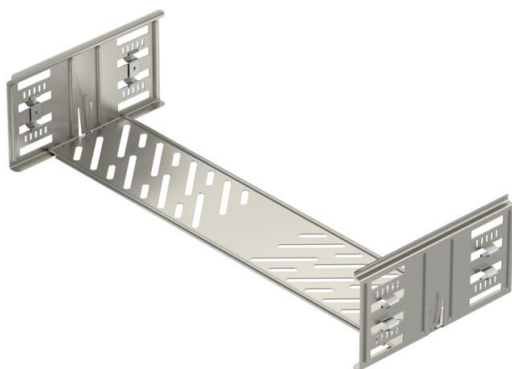

Technical data sheet

Magic straight connector set A2

Item number: 6069144

Cable tray connector with quick fastening for the screwless connection of perforated cable trays with a side height of 110 mm. The optimised design means that the connector can be used to create radii and as a length compensation piece for large temperature deviations.

A2 Stainless steel

2B Bright, treated

Master data

Item number	6069144
Type	KTSMV 150 A2
Description 1	Straight connector set
Description 2	for cable tray Magic
Manufacturer	OBO
Dimension	110x500x200
Material	Stainless steel
Surface	Bright, treated
Surface standard	
Smallest sales unit	1
Unit of quantity	Piece
Weight	71 kg
Weight unit	kg/100 pc.

Technical data sheet

Magic straight connector set A2

Item number: 6069144

Dimensions

Length	200 mm
Width	500 mm
Height	110 mm
Plate thickness	1 mm
Dimension B	500 mm

Technical data

Version for	Straight connector
Maintain electrical functions	no
Suitable for mesh cable tray	no
Suitable for cable ladder	no
Suitable for cable tray	yes
Suitable for cable tray system height	110 mm
Adjustable connector, horizontal	no
Articulated connector, vertical	no
Rustproof steel, pickled	no
Connection type	Screwless connector