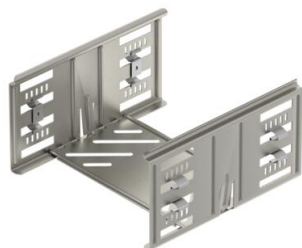

## Magic straight connector set A2

Item number: 6069138

Cable tray connector with quick fastening for the screwless connection of perforated cable trays with a side height of 110 mm. The optimised design means that the connector can be used to create radii and as a length compensation piece for large temperature deviations.

### Master data

Item number	6069138
Type	KTSMV 120 A2
Description 1	Straight connector set
Description 2	for cable tray Magic
Manufacturer	OBO
Dimension	110x200x200
Material	Stainless steel
Surface	Bright, treated
Surface standard	
Smallest sales unit	1
Unit of quantity	Piece
Weight	50.8 kg
Weight unit	kg/100 pc.

### Dimensions

Length	200 mm
Width	200 mm
Height	110 mm
Plate thickness	1 mm
Dimension B	200 mm

### Technical data

Version for	Straight connector
Maintain electrical functions	no
Suitable for mesh cable tray	no
Suitable for cable ladder	no
Suitable for cable tray	yes
Suitable for cable tray system height	110 mm
Adjustable connector, horizontal	no
Articulated connector, vertical	no
Rustproof steel, pickled	no
Connection type	Screwless connector