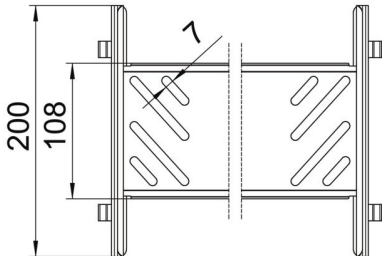

Technical data sheet

Magic straight connector set FS

Item number: 6069092

Cable tray connector with quick fastening for the screwless connection of perforated cable trays with a side height of 110 mm. The optimised design means that the connector can be used to create radii and as a length compensation piece for large temperature deviations.

St Steel

FS Strip galvanized

Master data

Item number	6069092
Type	KTSMV 115 FS
Description 1	Straight connector set
Description 2	for cable tray Magic
Manufacturer	OBO
Dimension	110x150x200
Material	Steel
Surface	Strip galvanized
Surface standard	DIN EN 10346
Smallest sales unit	1
Unit of quantity	Piece
Weight	48.5 kg
Weight unit	kg/100 pc.

Technical data sheet

Magic straight connector set FS

Item number: 6069092

Dimensions

Length	200 mm
Width	150 mm
Height	110 mm
Plate thickness	1 mm
Dimension B	150 mm

Technical data

Version for	Straight connector
Maintain electrical functions	no
Suitable for mesh cable tray	no
Suitable for cable ladder	no
Suitable for cable tray	yes
Suitable for cable tray system height	110 mm
Adjustable connector, horizontal	no
Articulated connector, vertical	no
Rustproof steel, pickled	no
Connection type	Screwless connector