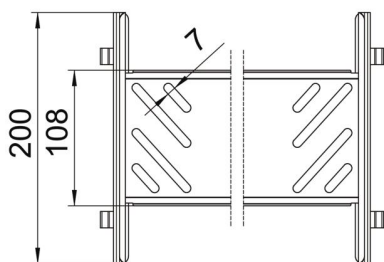

Technical data sheet

Magic straight connector set FS

Item number: 6069090

Cable tray connector with quick fastening for the screwless connection of perforated cable trays with a side height of 110 mm. The optimised design means that the connector can be used to create radii and as a length compensation piece for large temperature deviations.

St Steel

FS Strip galvanized

Master data

Item number	6069090
Type	KTSMV 110 FS
Description 1	Straight connector set
Description 2	for cable tray Magic
Manufacturer	OBO
Dimension	110x100x200
Material	Steel
Surface	Strip galvanized
Surface standard	DIN EN 10346
Smallest sales unit	1
Unit of quantity	Piece
Weight	44.1 kg
Weight unit	kg/100 pc.

Technical data sheet

Magic straight connector set FS

Item number: 6069090

Dimensions

Length	200 mm
Width	100 mm
Height	110 mm
Plate thickness	1 mm
Dimension B	100 mm

Technical data

Version for	Straight connector
Maintain electrical functions	no
Suitable for mesh cable tray	no
Suitable for cable ladder	no
Suitable for cable tray	yes
Suitable for cable tray system height	110 mm
Adjustable connector, horizontal	no
Articulated connector, vertical	no
Rustproof steel, pickled	no
Connection type	Screwless connector