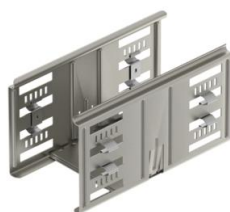

Technical data sheet

Magic straight connector set A2

Item number: 6069134

Cable tray connector with quick fastening for the screwless connection of perforated cable trays with a side height of 110 mm. The optimised design means that the connector can be used to create radii and as a length compensation piece for large temperature deviations.

A2 Stainless steel

2B Bright, treated

Master data

Item number	6069134
Type	KTSMV 110 A2
Description 1	Straight connector set
Description 2	for cable tray Magic
Manufacturer	OBO
Dimension	110x100x200
Material	Stainless steel
Surface	Bright, treated
Surface standard	
Smallest sales unit	1
Unit of quantity	Piece
Weight	44.1 kg
Weight unit	kg/100 pc.

Technical data sheet

Magic straight connector set A2

Item number: 6069134

Dimensions

Length	200 mm
Width	100 mm
Height	110 mm
Plate thickness	1 mm
Dimension B	100 mm

Technical data

Version for	Straight connector
Maintain electrical functions	no
Suitable for mesh cable tray	no
Suitable for cable ladder	no
Suitable for cable tray	yes
Suitable for cable tray system height	110 mm
Adjustable connector, horizontal	no
Articulated connector, vertical	no
Rustproof steel, pickled	no
Connection type	Screwless connector