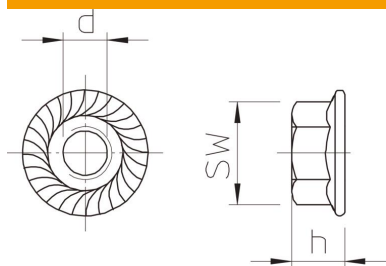

Technical data sheet

Combination nut A4

Item number: 6408940

Combination nut with washer based on EN 1661.

A4 Stainless steel

Master data

Item number	6408940
Type	KM M12 A4
Description 1	Combined nut
Description 2	with press-fitted washer
Manufacturer	OBO
Dimension	M12
Material	Stainless steel
Smallest sales unit	100
Unit of quantity	Piece
Weight	2.26 kg
Weight unit	kg/100 pc.

Dimensions

Dimension d	12 mm
Dimension h	12 mm

Technical data

Thread	M12
Thread metric	12
Thread type	Metric

Technical data sheet

Combination nut A4

Item number: 6408940

Technical data

Halogen-free	yes
WAF	18
Self-locking	yes
Left thread	no
Thread, imperial	1/2"
Nut version	Nut
Screw system nut	Hexagon head