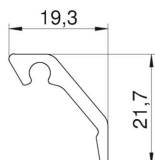

### Master data

Item number	6287710
Type	KG2RW 3000
Description 1	Convection grid profile
Manufacturer	OBO
Dimension	20x22x3000
Colour	Pure white; RAL 9010
Material	Aluminium
Smallest sales unit	3
Unit of quantity	Metre
Weight	23.1 kg
Weight unit	kg/100 m

### Dimensions

Length	3,000 mm
Width	19.3 mm
Height	21.7 mm