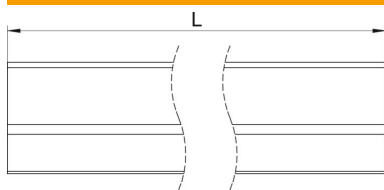

## Convection grid profile

Item number: 6287710

Sloping convection grid, for optically attractive closing of spaces between the device installation trunking and the wall. The convection grid profiles are suitable for horizontal and vertical mounting.

### Master data

Item number	6287710
Type	KG2RW 3000
Description 1	Convection grid profile
Manufacturer	OBO
Dimension	20x22x3000
Colour	Pure white; RAL 9010
Material	Aluminium
Smallest sales unit	3
Unit of quantity	Metre
Weight	23.1 kg
Weight unit	kg/100 m

### Dimensions

Length	3,000 mm
Width	19.3 mm
Height	21.7 mm