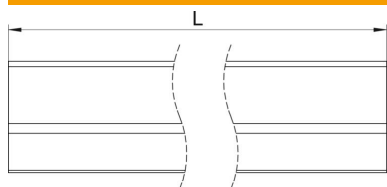

Technical data sheet

Convection grid profile

Item number: 6287723

Sloping convection grid, for optically attractive closing of spaces between the device installation trunking and the wall. The convection grid profiles are suitable for horizontal and vertical mounting.

Alu Aluminium

EL Anodised

Master data

Item number	6287723
Type	KG2EL 3000
Description 1	Convection grid profile
Manufacturer	OBO
Dimension	20x22x3000
Material	Aluminium
Surface	Anodised
Surface standard	
Smallest sales unit	3
Unit of quantity	Metre
Weight	21.9 kg
Weight unit	kg/100 m

Technical data sheet

Convection grid profile

Item number: 6287723

Dimensions

Length	3,000 mm
Width	19.3 mm
Height	21.7 mm

Technical data

Halogen-free	yes
--------------	-----