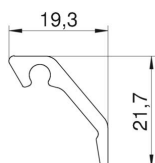

Alu Aluminium

EL Anodised

Master data

Item number	6287723
Type	KG2EL 3000
Description 1	Convection grid profile
Manufacturer	OBO
Dimension	20x22x3000
Material	Aluminium
Surface	Anodised
Surface standard	
Smallest sales unit	3
Unit of quantity	Metre
Weight	21.9 kg
Weight unit	kg/100 m

Technical data sheet

Convection grid profile

Item number: 6287723

Dimensions

Length	3,000 mm
Width	19.3 mm
Height	21.7 mm

Technical data

Halogen-free	yes
--------------	-----