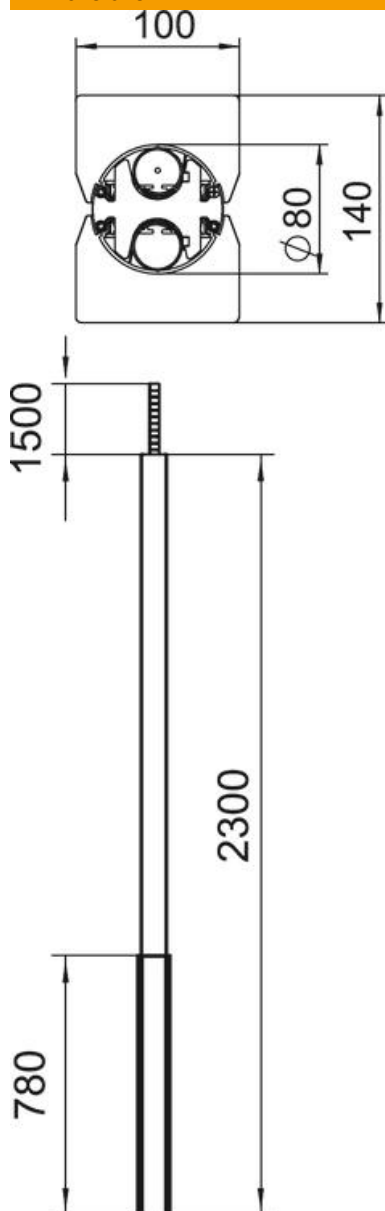

Technical data sheet

Service pole, type ISS140100F

Item number: 6289050

ISS aluminium service pole with a flexible hose to the ceiling.

Set consists of:

1 two-compartment pole with 2 flexible hoses to the ceiling

Alu Aluminium

Master data

Item number	6289050
Type	ISS140100FRW
Description 1	Service pole
Description 2	floor/ceiling with hose
Manufacturer	OBO
Dimension	2300x100x140
Colour	Pure white; RAL 9010
Material	Aluminium
Smallest sales unit	1
Unit of quantity	Piece
Weight	1100 kg
Weight unit	kg/100 pc.

Technical data sheet

Service pole, type ISS140100F

Item number: 6289050

Dimensions

Length	2,300 mm
Width	100 mm
Height	140 mm
Dimension A	780 mm

Technical data

Number of usable covers	2
Number of compartments	2 St.
Version for	Double-sided
Fastening type	Stand

Technical data sheet

Service pole, type ISS140100F

Item number: 6289050

Technical data

Floor mounting	yes
Ceiling mounting	yes
Continuous profile	no
Halogen-free	yes
Height compensation, max.	1500 mm
Height compensation, min.	0 mm
Cable entry	Top
Cover width	76.5 mm
Changes according to location	yes
Pole shape	Installation space, angular/pole, round
Pole height, max.	3800 mm
Pole height, min.	2300 mm
Adjustable	yes
Pre-wired	no