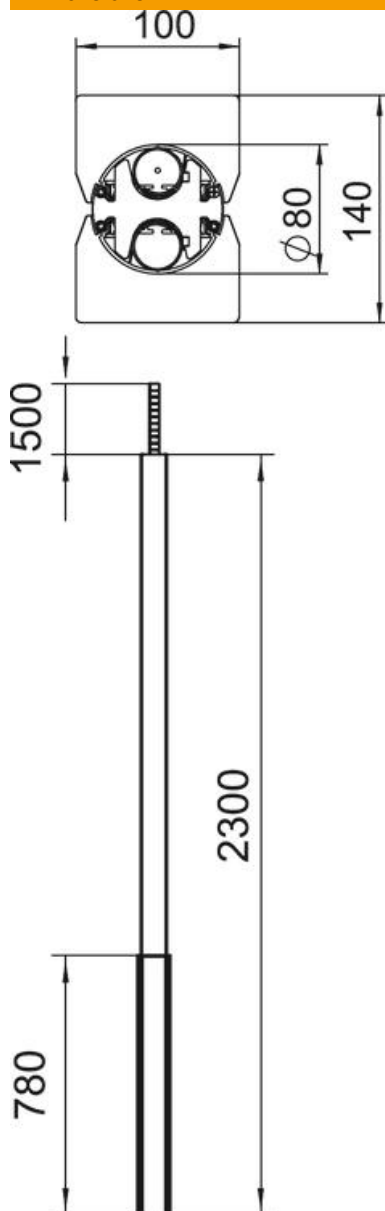

Technical data sheet

Service pole, type ISS140100F

Item number: 6289053

ISS aluminium service pole with a flexible hose to the ceiling.

Set consists of:

1 two-compartment pole with 2 flexible hoses to the ceiling

Alu Aluminium

EL Anodised

Master data

Item number	6289053
Type	ISS140100FEL
Description 1	Service pole
Description 2	floor/ceiling with hose
Manufacturer	OBO
Dimension	2300x100x140
Material	Aluminium
Surface	Anodised
Surface standard	
Smallest sales unit	1
Unit of quantity	Piece
Weight	1100 kg
Weight unit	kg/100 pc.

Technical data sheet

Service pole, type ISS140100F

Item number: 6289053

Dimensions

Length	2,300 mm
Width	100 mm
Height	140 mm
Dimension A	780 mm

Technical data

Number of usable covers	2
Number of compartments	2 St.
Version for	Double-sided
Fastening type	Stand

Technical data sheet

Service pole, type ISS140100F

Item number: 6289053

Technical data

Floor mounting	yes
Ceiling mounting	yes
Continuous profile	no
Halogen-free	yes
Height compensation, max.	1500 mm
Height compensation, min.	0 mm
Cable entry	Top
Cover width	76.5 mm
Changes according to location	yes
Pole shape	Installation space, angular/pole, round
Pole height, max.	3800 mm
Pole height, min.	2300 mm
Adjustable	yes
Pre-wired	no