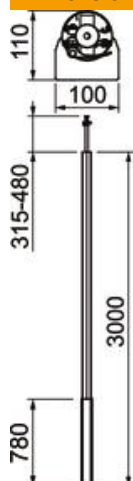

# Technical data sheet

Service pole, type ISS110100R

Item number: 6289060

ISS aluminium service pole with a thin tube to the ceiling.

Set consists of:

1 single-compartment pole with clamping fastening

Total length 3,315–3,480 mm

## Master data

Item number	6289060
Type	ISS110100RRW
Description 1	Service pole
Description 2	floor/ceiling
Manufacturer	OBO
Dimension	3000x100x110
Colour	Pure white; RAL 9010
Material	Aluminium
Smallest sales unit	1
Unit of quantity	Piece
Weight	1000 kg
Weight unit	kg/100 pc.

# Technical data sheet

Service pole, type ISS110100R

Item number: 6289060

## Dimensions

Length	3,000 mm
Width	100 mm
Height	110 mm