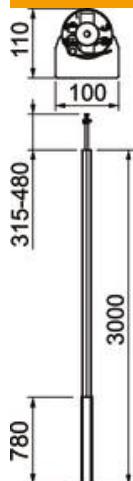

# Technical data sheet

Service pole, type ISS110100R

Item number: 6289063

ISS aluminium service pole with a thin tube to the ceiling.

Set consists of:

1 single-compartment pole with clamping fastening

Total length 3,315–3,480 mm

## Master data

Item number	6289063
Type	ISS110100REL
Description 1	Service pole
Description 2	floor/ceiling
Manufacturer	OBO
Dimension	3000x100x110
Material	Aluminium
Surface	Anodised
Surface standard	
Smallest sales unit	1
Unit of quantity	Piece
Weight	1000 kg
Weight unit	kg/100 pc.

# Technical data sheet

Service pole, type ISS110100R

Item number: 6289063

## Dimensions

Length	3,000 mm
Width	100 mm
Height	110 mm