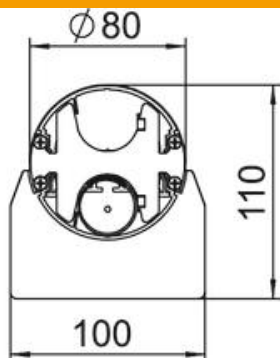

Total length: 2,300 mm

1 flexible hose, length: 1,500 mm

1 equippable aluminium installation compartment

Length: 780 mm

In areas for device installation, the service pole has a 76.5 mm system opening and is suitable for accepting front-locking accessory mounting boxes of the series 71GD... The floor plate as a stand, type SFISSF, and the hose connection to the ceiling, type SAISSF, should be ordered separately (see items below).

## Master data

Item number	6289040
Type	ISS110100FRW
Description 1	Service pole
Description 2	floor/ceiling with hose
Manufacturer	OBO
Dimension	2300x100x110
Colour	Pure white; RAL 9010
Material	Aluminium
Smallest sales unit	1
Unit of quantity	Piece
Weight	790 kg
Weight unit	kg/100 pc.

## Dimensions

Length	2,300 mm
Width	100 mm
Height	110 mm
Dimension A	780 mm
Dimension B	2,300 mm
Dimension C	1500 mm

## Technical data

Version for	Single-sided
Fastening type	Stand
Floor mounting	yes
Ceiling mounting	yes
Continuous profile	no
Halogen-free	yes
Height compensation, max.	1500 mm
Height compensation, min.	0 mm
Cable entry	Top
Cover width	76.5 mm
Changes according to location	yes
Pole shape	Installation space, angular/pole, round
Pole height, max.	3800 mm
Pole height, min.	2300 mm
Adjustable	yes
Pre-wired	no