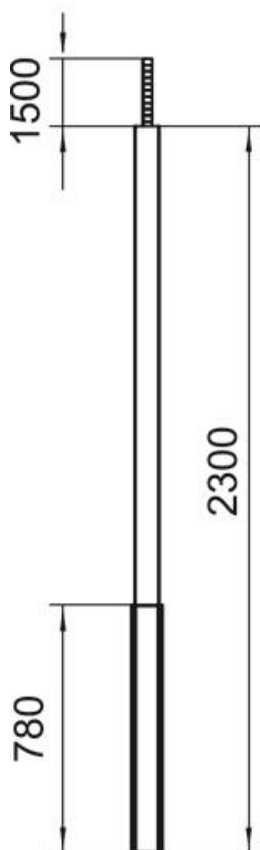

Total length: 2,300 mm

1 flexible hose, length: 1,500 mm

1 equippable aluminium installation compartment

Length: 780 mm

In areas for device installation, the service pole has a 76.5 mm system opening and is suitable for accepting front-locking accessory mounting boxes of the series 71GD... The floor plate as a stand, type SFISSF, and the hose connection to the ceiling, type SAISSF, should be ordered separately (see items below).

## Master data

Item number	6289040
Type	ISS110100FRW
Description 1	Service pole
Description 2	floor/ceiling with hose
Manufacturer	OBO
Dimension	2300x100x110
Colour	Pure white; RAL 9010
Material	Aluminium
Smallest sales unit	1
Unit of quantity	Piece
Weight	790 kg
Weight unit	kg/100 pc.

# Technical data sheet

Service pole, type ISS110100F

Item number: 6289040

## Dimensions

Length	2,300 mm
Width	100 mm
Height	110 mm
Dimension A	780 mm
Dimension B	2,300 mm
Dimension C	1500 mm