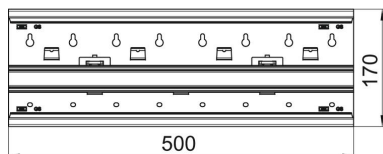

# Technical data sheet

T piece, asymmetrical, double, for device installation trunking Rapid 80 type GS-D70170  
Item number: 6278260

T piece suitable for direct wall mounting.

St Steel

## Master data

Item number	6278260
Type	GS-DT70170RW
Description 1	T piece
Description 2	asymmetrical
Manufacturer	OBO
Dimension	70x170x500
Colour	Pure white; RAL 9010
Material	Steel
Smallest sales unit	1
Unit of quantity	Piece
Weight	188.1 kg
Weight unit	kg/100 pc.

# Technical data sheet

T piece, asymmetrical, double, for device installation trunking Rapid 80 type GS-D70170

Item number: 6278260

## Dimensions

Length	500 mm
Width	170 mm
Height	70 mm