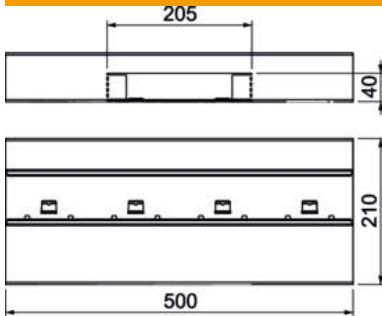

Technical data sheet

T piece, asymmetrical, for device installation trunking Rapid 80 type GS-A70210
Item number: 6278060

T piece suitable for direct wall mounting.

St Steel

Master data

Item number	6278060
Type	GS-AT70210RW
Description 1	T piece
Description 2	asymmetrical
Manufacturer	OBO
Dimension	70x210x500
Colour	Pure white; RAL 9010
Material	Steel
Smallest sales unit	1
Unit of quantity	Piece
Weight	202 kg
Weight unit	kg/100 pc.

Technical data sheet

T piece, asymmetrical, for device installation trunking Rapid 80 type GS-A70210
Item number: 6278060

Dimensions

Length	500 mm
Width	210 mm
Height	70 mm

Technical data

Number of covers	1
Version for	Base
for duct width	210 mm
for trunking height	70 mm
Halogen-free	yes
Cable retaining clip	no
Duct connector	no
Cover mounting type	Internal
Mounting perforation in base	yes
Cover width	76.5 mm
Protection rating	IP30
Protective film	yes
Protection rating IK code	IK10
Symmetrical	no
Permitted temperature range, max.	60 °C
Permitted temperature range, min.	-25 °C