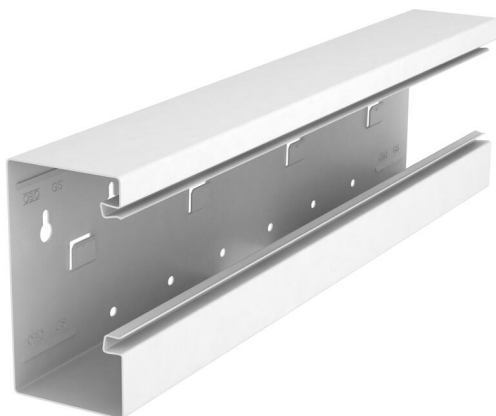

Technical data sheet

T piece, asymmetrical, for device installation trunking Rapid 80 type GS-A70130
Item number: 6277460

T piece suitable for direct wall mounting.

St Steel

Master data

Item number	6277460
Type	GS-AT70130RW
Description 1	T piece
Description 2	asymmetrical
Manufacturer	OBO
Dimension	70x130x500
Colour	Pure white; RAL 9010
Material	Steel
Smallest sales unit	1
Unit of quantity	Piece
Weight	142 kg
Weight unit	kg/100 pc.

Technical data sheet

T piece, asymmetrical, for device installation trunking Rapid 80 type GS-A70130
Item number: 6277460

Dimensions

Length	500 mm
Width	130 mm
Height	70 mm

Technical data

Number of covers	1
Version for	Base
for duct width	130 mm
for trunking height	70 mm
Halogen-free	yes
Cable retaining clip	no
Duct connector	no
Cover mounting type	Internal
Mounting perforation in base	yes
Cover width	76.5 mm
Protection rating	IP30
Protective film	yes
Protection rating IK code	IK10
Symmetrical	no
Permitted temperature range, max.	60 °C
Permitted temperature range, min.	-25 °C