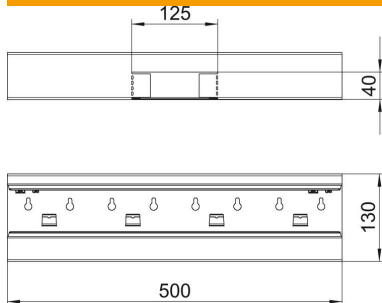

Technical data sheet

T piece, asymmetrical, for device installation trunking Rapid 80 type GS-A70130
Item number: 6277460

T piece suitable for direct wall mounting.

St Steel

Master data

Item number	6277460
Type	GS-AT70130RW
Description 1	T piece
Description 2	asymmetrical
Manufacturer	OBO
Dimension	70x130x500
Colour	Pure white; RAL 9010
Material	Steel
Smallest sales unit	1
Unit of quantity	Piece
Weight	142 kg
Weight unit	kg/100 pc.

Technical data sheet

T piece, asymmetrical, for device installation trunking Rapid 80 type GS-A70130
Item number: 6277460

Dimensions

Length	500 mm
Width	130 mm
Height	70 mm

Technical data

Number of covers	1
Version for	Base
for duct width	130 mm
for trunking height	70 mm
Halogen-free	yes
Cable retaining clip	no
Duct connector	no
Cover mounting type	Internal
Mounting perforation in base	yes
Cover width	76.5 mm
Protection rating	IP30
Protective film	yes
Protection rating IK code	IK10
Symmetrical	no
Permitted temperature range, max.	60 °C
Permitted temperature range, min.	-25 °C