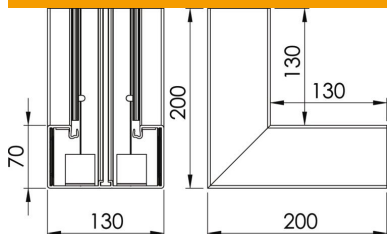

## Master data

Item number	6114260
Type	GKH-I70130RW
Description 1	Internal corner, halogen-free
Manufacturer	OBO
Dimension	70x130
Colour	Pure white; RAL 9010
Material	Polycarbonate/Acrylnitrile-butadiene-styrene
Smallest sales unit	1
Unit of quantity	Piece
Weight	90 kg
Weight unit	kg/100 pc.

## Dimensions

Length	200 mm
Width	130 mm
Height	70 mm

## Technical data

Number of covers	0
Version for	Base
Shape	Symmetrical
Halogen-free	yes
Cable retaining clip	no
Duct connector	no
Cover mounting type	Internal
Mounting perforation in base	yes
Cover width 2	0 mm
Cover width 3	0 mm
Protection rating	IP30
Protective film	yes
Protection rating IK code	IK08
Permitted temperature range, max.	90 °C
Permitted temperature range, min.	-15 °C
Angle range, max.	90 mm
Angle range, min.	90 mm