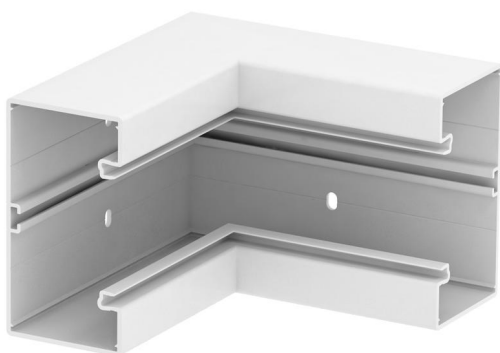

# Technical data sheet

Internal corner, for device installation trunking Rapid 80 type GKH-70130

Item number: 6114260

Internal corner made of halogen-free PC/ABS for changing the direction of the GKH device installation trunking.

## Master data

Item number	6114260
Type	GKH-I70130RW
Description 1	Internal corner, halogen-free
Manufacturer	OBO
Dimension	70x130
Colour	Pure white; RAL 9010
Material	Polycarbonate/Acrylnitrile-butadiene-styrene
Smallest sales unit	1
Unit of quantity	Piece
Weight	90 kg
Weight unit	kg/100 pc.

# Technical data sheet

Internal corner, for device installation trunking Rapid 80 type GKH-70130

Item number: 6114260

## Dimensions

Length	200 mm
Width	130 mm
Height	70 mm