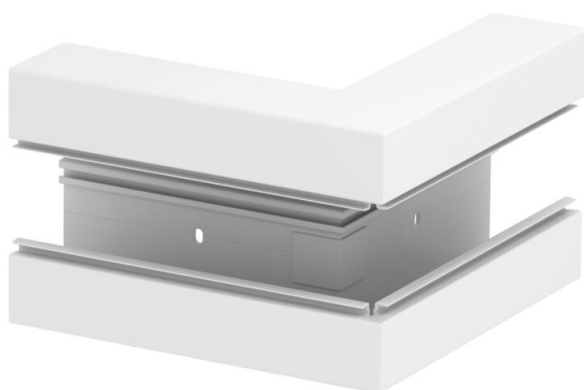

# Technical data sheet

External corner, for device installation trunking Rapid 80 type GKH-70170

Item number: 6114320

External corner made of halogen-free PC/ABS for changing the direction of the GKH device installation trunking.

Cover must be ordered separately.

Polycarbonate/Acrylnitrile-butadiene-styrene

## Master data

Item number	6114320
Type	GKH-A70170RW
Description 1	External corner, halogen-free
Manufacturer	OBO
Dimension	70x170
Colour	Pure white; RAL 9010
Material	Polycarbonate/Acrylnitrile-butadiene-styrene
Smallest sales unit	1
Unit of quantity	Piece
Weight	119 kg
Weight unit	kg/100 pc.

## Dimensions

Length	270 mm
Width	170 mm
Height	70 mm