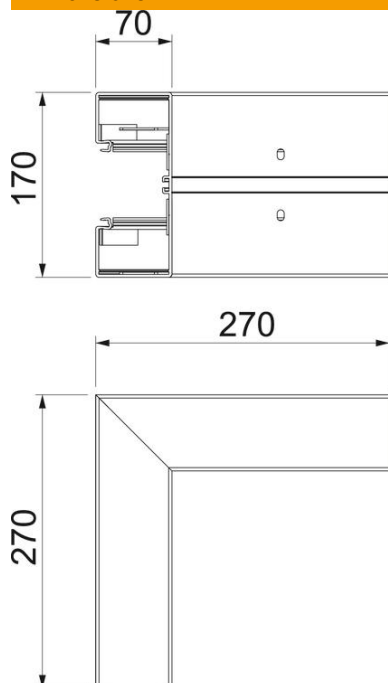

## Master data

Item number	6114320
Type	GKH-A70170RW
Description 1	External corner, halogen-free
Manufacturer	OBO
Dimension	70x170
Colour	Pure white; RAL 9010
Material	Polycarbonate/Acrylnitrile-butadiene-styrene
Smallest sales unit	1
Unit of quantity	Piece
Weight	119 kg
Weight unit	kg/100 pc.

## Dimensions

Length	270 mm
Width	170 mm
Height	70 mm

## Technical data

Number of covers	0
Version for	Base
for duct width	170 mm
for trunking height	70 mm
Halogen-free	yes
Cable retaining clip	no
Duct connector	no
Cover mounting type	Internal
Mounting perforation in base	yes
Cover width	76.5 mm
Cover width 2	0 mm
Cover width 3	0 mm
Protection rating	IP30
Protective film	yes
Protection rating IK code	IK08
Symmetrical	yes
Permitted temperature range, max.	90 °C
Permitted temperature range, min.	-15 °C
Angle range, max.	90 mm
Angle range, min.	90 mm