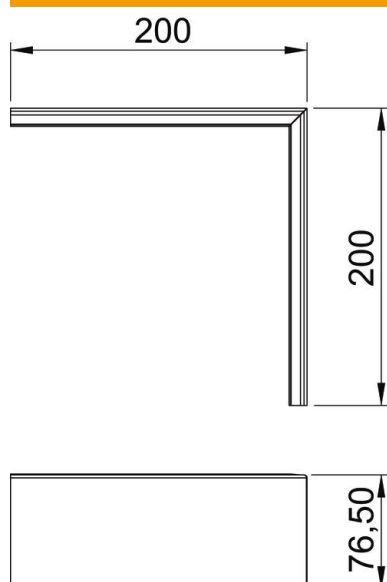

Technical data sheet

External corner cover, smooth

Item number: 6274791

PVC external corner cover, smooth surface.

PVC Polyvinylchloride

Master data

Item number	6274791
Type	GK-OTGACW
Description 1	Cover
Description 2	external corner, smooth
Manufacturer	OBO
Colour	Cream; RAL 9001
Material	Polyvinylchloride
Smallest sales unit	1
Unit of quantity	Piece
Weight	9.5 kg
Weight unit	kg/100 pc.

Technical data sheet

External corner cover, smooth

Item number: 6274791

Dimensions

Length	200 mm
Width	76.5 mm
Height	12 mm

Technical data

Application	External corner
Halogen-free	no
Cover mounting type	Internal
Protection rating	IP30
Protective film	yes
Protection rating IK code	IK08
Permitted temperature range, max.	60 °C
Permitted temperature range, min.	-15 °C