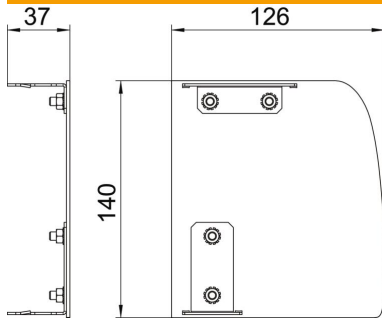

## Master data

Item number	6115945
Type	GAD ER Soft EL
Description 1	End piece, Design duct, right
Description 2	Design Soft
Manufacturer	OBO
Dimension	126x140x37
Material	Aluminium
Surface	Anodised
Surface standard	
Smallest sales unit	1
Unit of quantity	Piece
Weight	15.6 kg
Weight unit	kg/100 pc.

## Dimensions

Length	37 mm
Width	140 mm
Height	126 mm

## Technical data

Version for	Asymmetrical
Fastening type	Lockable
for duct width	140 mm
for trunking height	114 mm
Suitable for	Right
Halogen-free	yes
Cut lamination	no
Protective film	yes