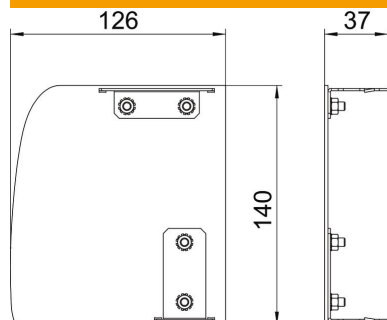

Technical data sheet

End piece, Soft, left

Item number: 6115935

End piece for design device installation trunking of the GAD series. "Soft" design version. The end piece can only be used for closing on the left side. Standard version in anodised aluminium, different decoration on request.

Alu Aluminium

EL Anodised

Master data

Item number	6115935
Type	GAD EL Soft EL
Description 1	End piece, Design duct, left
Description 2	Design Soft
Manufacturer	OBO
Dimension	126x140x37
Material	Aluminium
Surface	Anodised
Surface standard	
Smallest sales unit	1
Unit of quantity	Piece
Weight	15.6 kg
Weight unit	kg/100 pc.

Technical data sheet

End piece, Soft, left

Item number: 6115935

Dimensions

Length	37 mm
Width	140 mm
Height	126 mm

Technical data

Version for	Asymmetrical
Fastening type	Lockable
for duct width	140 mm
for trunking height	114 mm
Suitable for	Left
Halogen-free	yes
Cut lamination	no
Protective film	yes