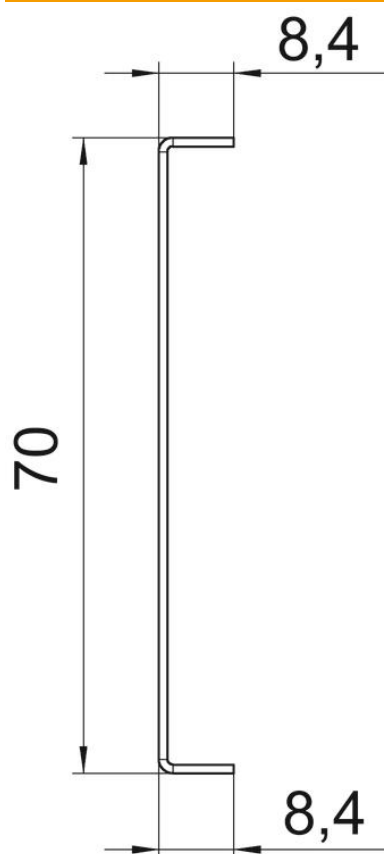

## Partition GA-TW90

Item number: 6279714

Partition to divide the Rapid 80 GA, Rapid IBIS aluminium device installation trunking and ISS service poles for the installation of different voltage levels.

For vertical mounting of device installation trunking and the installation of ISS service poles, the duct clamps, type KL80A, are required for secure fixing of the partition.

### Master data

Item number	6279714
Type	GA-TW90
Description 1	Partition
Description 2	for GA 90
Manufacturer	OBO
Dimension	8,4x70x2000
Material	Steel
Smallest sales unit	2
Unit of quantity	Metre
Weight	67.3 kg
Weight unit	kg/100 m

### Dimensions

Length	2,000 mm
Width	70 mm
Height	8.4 mm