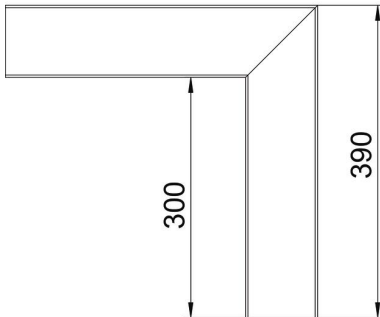

Technical data sheet

External corner, symmetrical, for device installation trunking Rapid 80 type GA-S90130

Item number: 6276910

External corner for changing the direction of the Rapid 80 GA aluminium device installation trunking.
The visible surfaces of the fittings are laminated. The cover must be ordered separately.

Alu Aluminium

Master data

Item number	6276910
Type	GA-SA90130RW
Description 1	External corner
Description 2	symmetrical
Manufacturer	OBO
Dimension	90x130x300
Colour	Pure white; RAL 9010
Material	Aluminium
Smallest sales unit	1
Unit of quantity	Piece
Weight	199.6 kg
Weight unit	kg/100 pc.

Technical data sheet

External corner, symmetrical, for device installation trunking Rapid 80 type GA-S90130

Item number: 6276910

Dimensions

Length	300 mm
Width	130 mm
Height	90 mm

Technical data

Number of covers	1
Version for	Base
for duct width	130 mm
for trunking height	90 mm
Halogen-free	yes
Cable retaining clip	no
Duct connector	no
Cover mounting type	Internal
Mounting perforation in base	no
Cover width	76.5 mm
Protection rating	IP30
Protective film	yes
Protection rating IK code	IK10
Symmetrical	yes
Permitted temperature range, max.	60 °C
Permitted temperature range, min.	-25 °C
Angle range, min.	90 mm