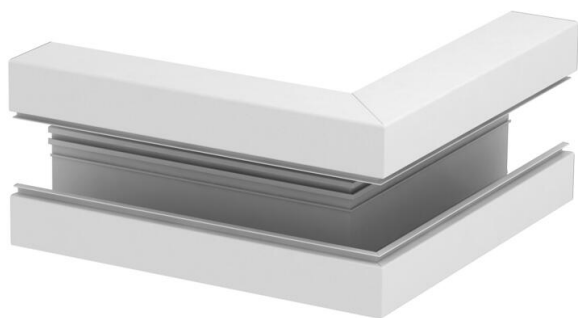

Technical data sheet

External corner, symmetrical, for device installation trunking Rapid 80 type GA-S90130

Item number: 6276910

External corner for changing the direction of the Rapid 80 GA aluminium device installation trunking.
The visible surfaces of the fittings are laminated. The cover must be ordered separately.

Alu Aluminium

Master data

Item number	6276910
Type	GA-SA90130RW
Description 1	External corner
Description 2	symmetrical
Manufacturer	OBO
Dimension	90x130x300
Colour	Pure white; RAL 9010
Material	Aluminium
Smallest sales unit	1
Unit of quantity	Piece
Weight	199.6 kg
Weight unit	kg/100 pc.

Technical data sheet

External corner, symmetrical, for device installation trunking Rapid 80 type GA-S90130

Item number: 6276910

Dimensions

Length	300 mm
Width	130 mm
Height	90 mm

Technical data

Number of covers	1
Version for	Base
for duct width	130 mm
for trunking height	90 mm
Halogen-free	yes
Cable retaining clip	no
Duct connector	no
Cover mounting type	Internal
Mounting perforation in base	no
Cover width	76.5 mm
Protection rating	IP30
Protective film	yes
Protection rating IK code	IK10
Symmetrical	yes
Permitted temperature range, max.	60 °C
Permitted temperature range, min.	-25 °C
Angle range, min.	90 mm