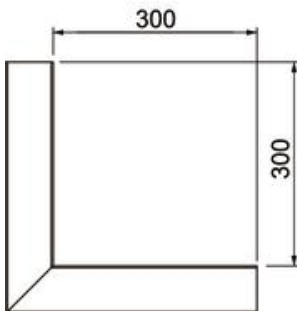

## Master data

Item number	6279110
Type	GA-SA70170RW
Description 1	External corner
Description 2	symmetrical
Manufacturer	OBO
Dimension	70x170x300
Colour	Pure white; RAL 9010
Material	Aluminium
Smallest sales unit	1
Unit of quantity	Piece
Weight	202.2 kg
Weight unit	kg/100 pc.

# Technical data sheet

External corner, symmetrical, for device installation trunking Rapid 80 type GA-S70170

Item number: 6279110

## Dimensions

Length	300 mm
Width	170 mm
Height	70 mm

## Technical data

Number of covers	1
Version for	Base
for duct width	170 mm
for trunking height	70 mm
Halogen-free	yes
Cable retaining clip	no
Duct connector	no
Cover mounting type	Internal
Mounting perforation in base	no
Cover width	76.5 mm
Protection rating	IP30
Protective film	yes
Protection rating IK code	IK10
Symmetrical	yes
Permitted temperature range, max.	60 °C
Permitted temperature range, min.	-25 °C
Angle range, min.	90 mm