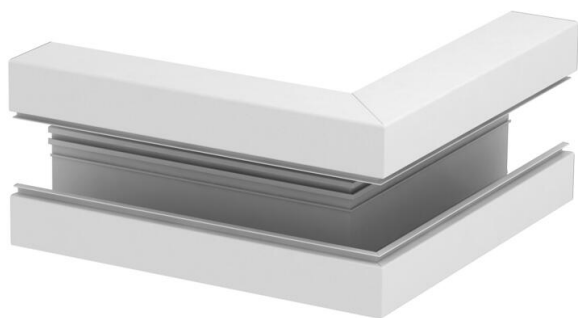

# Technical data sheet

External corner, symmetrical, for device installation trunking Rapid 80 type GA-S70170

Item number: 6279110

External corner for changing the direction of the Rapid 80 GA aluminium device installation trunking.  
The visible surfaces of the fittings are laminated. The cover must be ordered separately.

## Master data

Item number	6279110
Type	GA-SA70170RW
Description 1	External corner
Description 2	symmetrical
Manufacturer	OBO
Dimension	70x170x300
Colour	Pure white; RAL 9010
Material	Aluminium
Smallest sales unit	1
Unit of quantity	Piece
Weight	202.2 kg
Weight unit	kg/100 pc.

# Technical data sheet

External corner, symmetrical, for device installation trunking Rapid 80 type GA-S70170

Item number: 6279110

## Dimensions

Length	300 mm
Width	170 mm
Height	70 mm