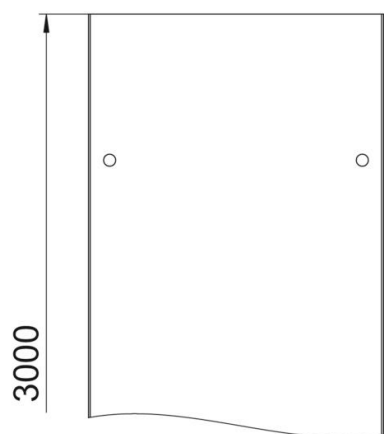

Technical data sheet

Cover with turn buckle A4

Item number: 6052984

Cover for cable trays and cable ladders with three pairs of turn buckles.
When using covers outdoors, additional measures against the influence of wind must be taken.

A4 Stainless steel

2B Bright, treated

Master data

Item number	6052984
Type	DRL 400 A4
Description 1	Cover with turn buckle
Description 2	for cable tray and ladder
Manufacturer	OBO
Dimension	400x3000
Material	Stainless steel
Surface	Bright, treated
Surface standard	
Smallest sales unit	3
Unit of quantity	Metre
Weight	341.24 kg
Weight unit	kg/100 m

Technical data sheet

Cover with turn buckle A4

Item number: 6052984

Dimensions

Length	3,000 mm
Width	400 mm
Height	13 mm
Plate thickness	1 mm
Dimension B	400 mm

Technical data

Fastening type	Sash lock
Maintain electrical functions	no
Suitable for mesh cable tray	no
Suitable for cable ladder	yes
Suitable for cable tray	yes
Rustproof steel, pickled	no