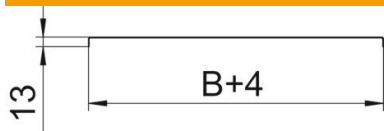

A4 Stainless steel

2B Bright, treated

Master data

Item number	6052984
Type	DRL 400 A4
Description 1	Cover with turn buckle
Description 2	for cable tray and ladder
Manufacturer	OBO
Dimension	400x3000
Material	Stainless steel
Surface	Bright, treated
Surface standard	
Smallest sales unit	3
Unit of quantity	Metre
Weight	341.24 kg
Weight unit	kg/100 m

Technical data sheet

Cover with turn buckle A4

Item number: 6052984

Dimensions

Length	3,000 mm
Width	400 mm
Height	13 mm
Plate thickness	1 mm
Dimension B	400 mm

Technical data

Fastening type	Sash lock
Maintain electrical functions	no
Suitable for mesh cable tray	no
Suitable for cable ladder	yes
Suitable for cable tray	yes
Rustproof steel, pickled	no