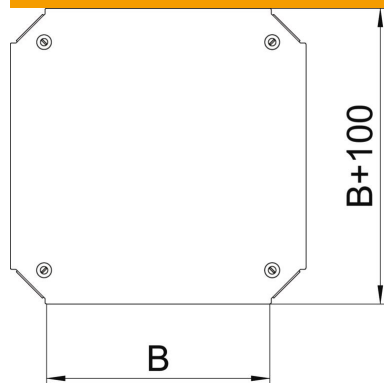

### Master data

Item number	7138982
Type	DFKM 600 DD
Description 1	Cover, intersection
Description 2	for RKM 600
Manufacturer	OBO
Dimension	B=600mm
Material	Steel
Surface	Strip galvanised zinc/aluminium, Double Dip
Surface standard	DIN EN 10346
Smallest sales unit	1
Unit of quantity	Piece
Weight	480.1 kg
Weight unit	kg/100 pc.

### Dimensions

Width	600 mm
Dimension B	600 mm