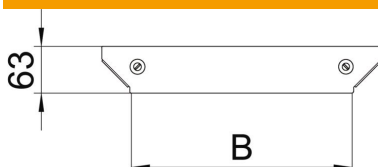

Technical data sheet

Cover for Magic add-on tee FS

Item number: 7138652

Cover for add-on tee with pre-mounted turn buckles.
The cover can be used with fittings of all side heights.

St Steel

FS Strip galvanized

Master data

Item number	7138652
Type	DFAAM 600 FS
Description 1	Cover, add-on tee
Description 2	for RAAM 600
Manufacturer	OBO
Dimension	B=600mm
Material	Steel
Surface	Strip galvanized
Surface standard	DIN EN 10346
Smallest sales unit	1
Unit of quantity	Piece
Weight	45.1 kg
Weight unit	kg/100 pc.

Dimensions

Width	600 mm
Width	24 in
Plate thickness	1.25 mm
Dimension B	600 mm

Technical data sheet

Cover for Magic add-on tee FS

Item number: 7138652

Technical data

Fastening type	Sash lock
Suitable for cable ladder	yes
Suitable for cable tray	yes
Material thickness (inches)	0.05 in
Material thickness	1.25 mm
Rustproof steel, pickled	no
Wide-span version	no