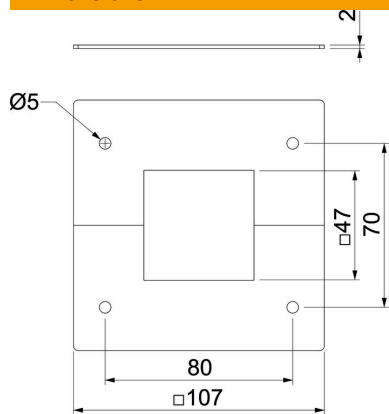

## Ceiling panel for telescope

Item number: 6286821

Ceiling rosette for tidy closure of the telescope in the ceiling. Suitable for service pole, type ISS130130.

St Steel

### Master data

Item number	6286821
Type	DBT130130WA
Description 1	Ceiling panel
Description 2	for telescope 45 mm x 45 mm
Manufacturer	OBO
Dimension	107x107x2
Colour	White aluminium; RAL 9006
Material	Steel
Smallest sales unit	1
Unit of quantity	Piece
Weight	10.8 kg
Weight unit	kg/100 pc.

# Technical data sheet

### Dimensions

Length	107 mm
Width	107 mm
Height	2 mm