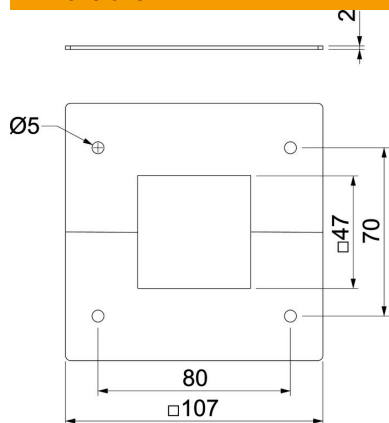

Technical data sheet

Ceiling panel for telescope

Item number: 6286820

Ceiling rosette for tidy closure of the telescope in the ceiling. Suitable for service pole, type ISS130130.

St Steel

Master data

Item number	6286820
Type	DBT130130RW
Description 1	Ceiling panel
Description 2	for telescope 45 mm x 45 mm
Manufacturer	OBO
Dimension	107x107x2
Colour	Pure white; RAL 9010
Material	Steel
Smallest sales unit	1
Unit of quantity	Piece
Weight	10.8 kg
Weight unit	kg/100 pc.

Technical data sheet

Ceiling panel for telescope

Item number: 6286820

Dimensions

Length	107 mm
Width	107 mm
Height	2 mm

Technical data

Type of accessory	Rosette
Halogen-free	yes