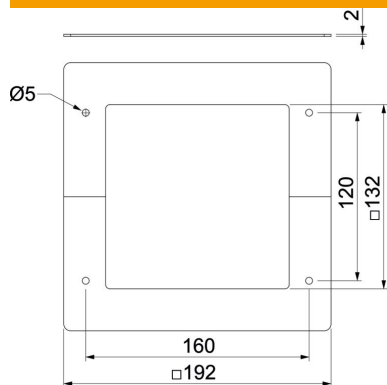

Technical data sheet

Ceiling panel for pole profile

Item number: 6286825

Ceiling rosette for tidy closure of the pole penetration in the ceiling. Suitable for service pole, type ISS130130.

St Steel

Master data

Item number	6286825
Type	DBP130130RW
Description 1	Ceiling panel
Description 2	for service pole 130x130 mm
Manufacturer	OBO
Dimension	192x192x2
Colour	Pure white; RAL 9010
Material	Steel
Smallest sales unit	1
Unit of quantity	Piece
Weight	22.6 kg
Weight unit	kg/100 pc.

Technical data sheet

Ceiling panel for pole profile

Item number: 6286825

Dimensions

Length	192 mm
Width	192 mm
Height	2 mm

Technical data

Type of accessory	Rosette
Halogen-free	yes