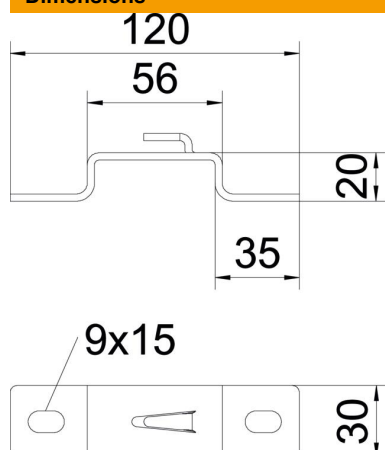

## Stand-off bracket FS

Item number: 6015646

To erect mesh cable trays on the floor. Also usable as wall fixing.  
Screwless fastening of the mesh cable tray on the stand-off bracket.

**St** Steel

**FS** Strip galvanized

### Master data

Item number	6015646
Type	DBLG 20 050 FS
Description 1	Stand-off bracket
Description 2	for mesh cable tray
Manufacturer	OBO
Dimension	B50mm
Material	Steel
Surface	Strip galvanized
Surface standard	DIN EN 10346
Smallest sales unit	20
Unit of quantity	Piece
Weight	10.3 kg
Weight unit	kg/100 pc.

### Dimensions

Height	20 mm
Height	0.79 in
Dimension A	30 mm
Dimension B	56 mm
Dimension L	120 mm