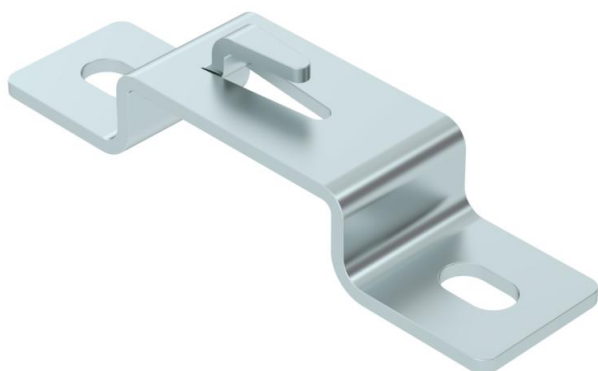

## Stand-off bracket FS

Item number: 6015646

To erect mesh cable trays on the floor. Also usable as wall fixing.  
Screwless fastening of the mesh cable tray on the stand-off bracket.

**St** Steel

**FS** Strip galvanized

### Master data

Item number	6015646
Type	DBLG 20 050 FS
Description 1	Stand-off bracket
Description 2	for mesh cable tray
Manufacturer	OBO
Dimension	B50mm
Material	Steel
Surface	Strip galvanized
Surface standard	DIN EN 10346
Smallest sales unit	20
Unit of quantity	Piece
Weight	10.3 kg
Weight unit	kg/100 pc.

### Dimensions

Height	20 mm
Height	0.79 in
Dimension A	30 mm
Dimension B	56 mm
Dimension L	120 mm