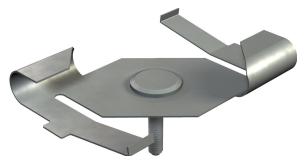

## Ceiling profile clamp - CPC

Item number: 1483993

Ceiling profile clamp with threaded bolt

CE

St Steel

ZL Zinc slat

### Master data

Item number	1483993
Type	CPC M6x16
Description 1	Ceiling profile clamp
Description 2	with threaded bolt
Manufacturer	OBO
Dimension	M6x16mm
Material	Steel
Surface	Zinc slat
Surface standard	
Smallest sales unit	100
Unit of quantity	Piece
Weight	1.15 kg
Weight unit	kg/100 pc.

### Technical data

Thread	M6 x 16 mm
Thread metric	6