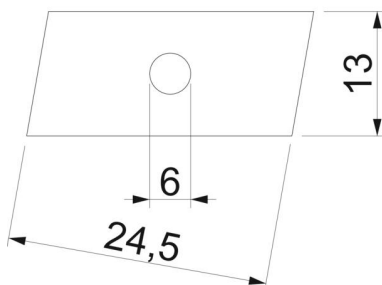

### Master data

Item number	1147028
Type	CL27SN M6 ZL
Description 1	Slide nut
Description 2	for profile rail CL2712
Manufacturer	OBO
Dimension	M6
Material	Steel
Surface	Zinc slat
Surface standard	
Smallest sales unit	100
Unit of quantity	Piece
Weight	0.85 kg
Weight unit	kg/100 pc.

### Dimensions

Length	24.5 mm
Width	13 mm
Height	4 mm