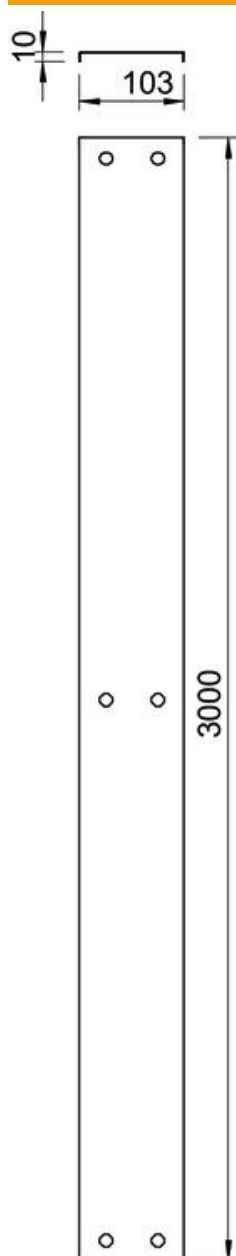

Technical data sheet

Cover with turn buckle DD

Item number: 6080154

Cover with turn buckle for AZ small duct.

St Steel

DD Strip galvanised zinc/aluminium, Double Dip

Master data

Item number	6080154
Type	AZDMD 50 DD
Description 1	Cover with turn buckle
Manufacturer	OBO
Dimension	53x3000
Material	Steel
Surface	Strip galvanised zinc/aluminium, Double Dip
Surface standard	DIN EN 10346
Smallest sales unit	3
Unit of quantity	Metre
Weight	58.34 kg
Weight unit	kg/100 m

Technical data sheet

Cover with turn buckle DD

Item number: 6080154

Dimensions

Length	3,000 mm
Width	53 mm
Height	10 mm
Plate thickness	1 mm
Dimension H	10 mm

Technical data

Number of turn buckles	3 St.
Fastening type	Sash lock

Technical data sheet

Cover with turn buckle DD

Item number: 6080154

Technical data

Maintain electrical functions	no
Suitable for mesh cable tray	no
Suitable for cable ladder	no
Suitable for cable tray	yes
Rustproof steel, pickled	no