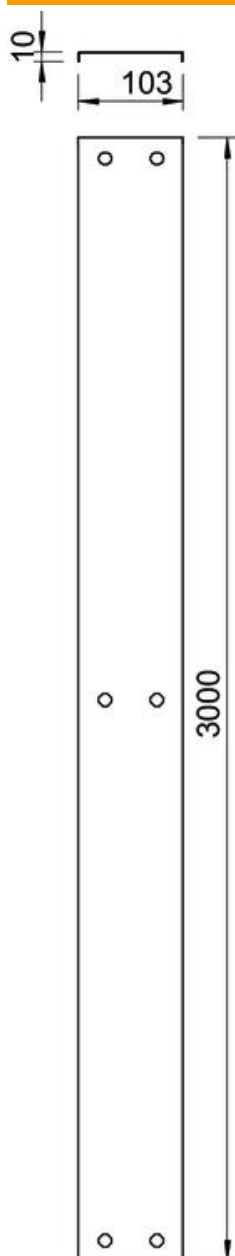

## Cover with turn buckle FS

Item number: 6080910

Cover with turn buckle for AZ small duct.

**St** Steel

**FS** Strip galvanized

### Master data

Item number	6080910
Type	AZDMD 300 FS
Description 1	Cover with turn buckle
Description 2	for AZ small duct
Manufacturer	OBO
Dimension	303x3000
Material	Steel
Surface	Strip galvanized
Surface standard	DIN EN 10346
Smallest sales unit	3
Unit of quantity	Metre
Weight	254.77 kg
Weight unit	kg/100 m

### Dimensions

Length	3,000 mm
Width	303 mm
Height	10 mm
Plate thickness	1 mm
Dimension H	10 mm

### Technical data

Number of turn buckles	6 St.
Fastening type	Sash lock