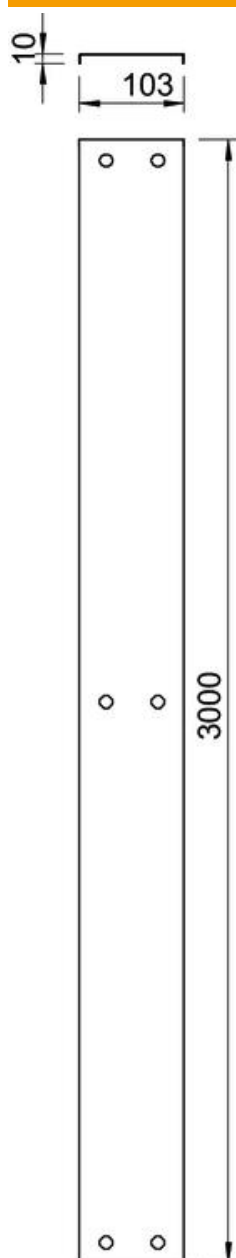

Technical data sheet

Cover with turn buckle FT

Item number: 6080865

Cover with turn buckle for AZ small duct.

St Steel

FT Hot-dip galvanised

Master data

Item number	6080865
Type	AZDMD 150 FT
Description 1	Cover with turn buckle
Description 2	for AZ small duct
Manufacturer	OBO
Dimension	153x3000
Material	Steel
Surface	Hot-dip galvanised
Surface standard	DIN EN ISO 1461
Smallest sales unit	3
Unit of quantity	Metre
Weight	153.07 kg
Weight unit	kg/100 m

Technical data sheet

Cover with turn buckle FT

Item number: 6080865

Dimensions

Length	3,000 mm
Width	153 mm
Height	10 mm
Plate thickness	1 mm
Dimension H	10 mm

Technical data

Number of turn buckles	6 St.
Fastening type	Sash lock

Technical data sheet

Cover with turn buckle FT

Item number: 6080865

Technical data

Maintain electrical functions	no
Suitable for mesh cable tray	no
Suitable for cable ladder	no
Suitable for cable tray	yes
Rustproof steel, pickled	no